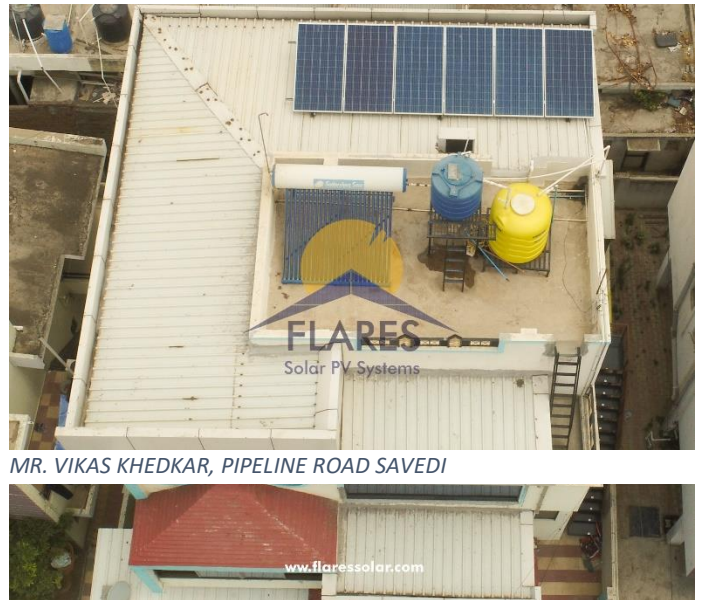

MR. VIKAS KHEDKAR, PIPELINE ROAD SAVEDI